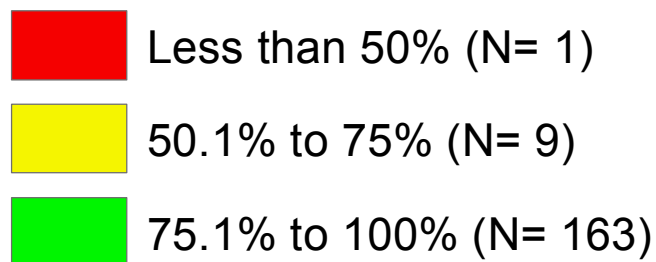

2014-2015 Kentucky School Districts

Percent of Teachers Who Accessed CIITS as of 11/3/2014

Teacher Usage

Source: Kentucky Department of Education
11/3/2014 CIITS Usage Report

Prepared by: Bart Liguori, Office of the Commissioner of Education