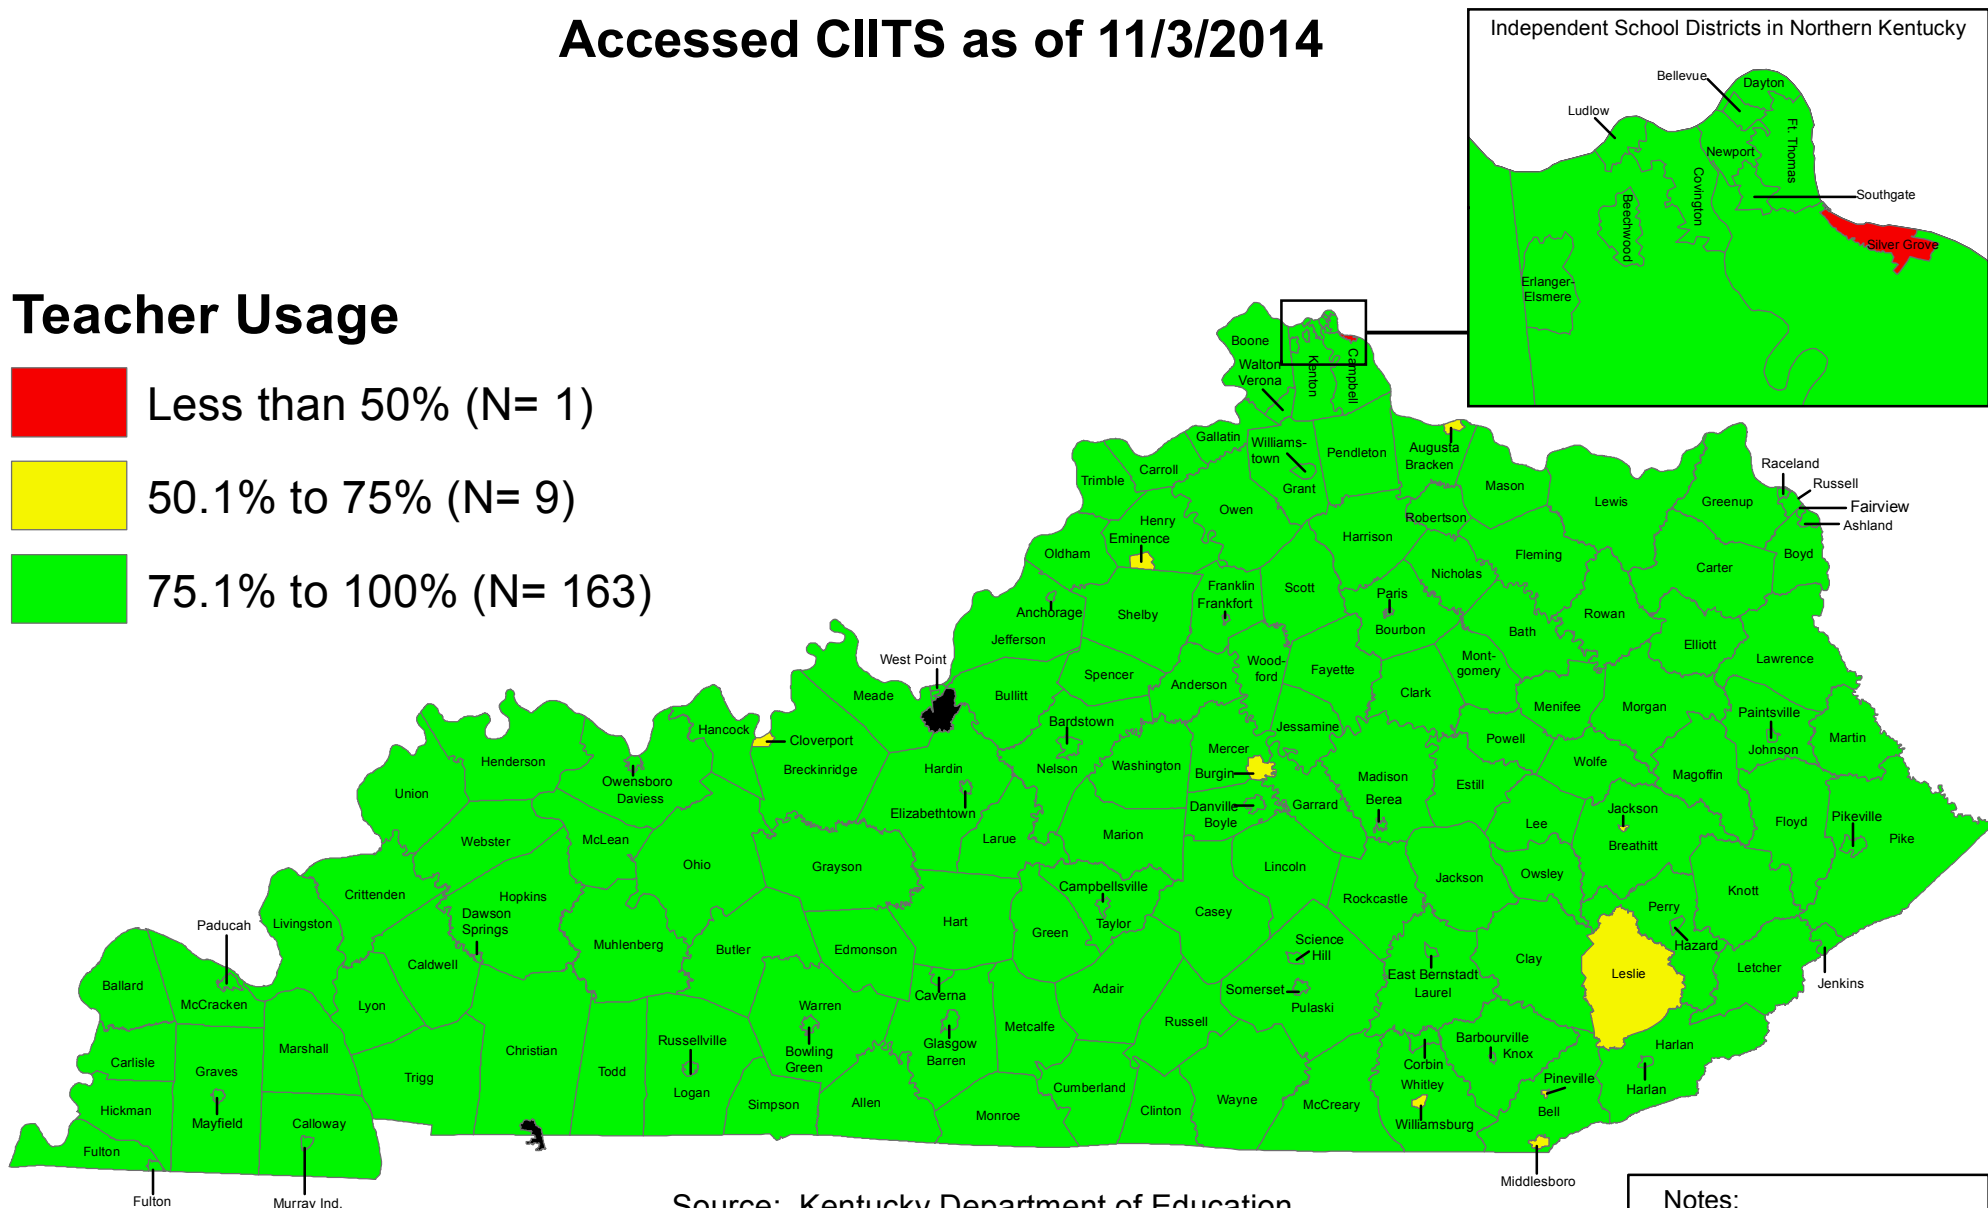

2014-2015 Kentucky School Districts

Percent of Teachers Who Accessed CIITS as of 11/3/2014

Teacher Usage

Source: Kentucky Department of Education
11/3/2014 CIITS Usage Report

Prepared by: Bart Liguori, Office of the Commissioner of Education

Notes:

- * Independent districts are identified within county.
- * Military bases are shown in black.
- * Data as of 11/3/2014